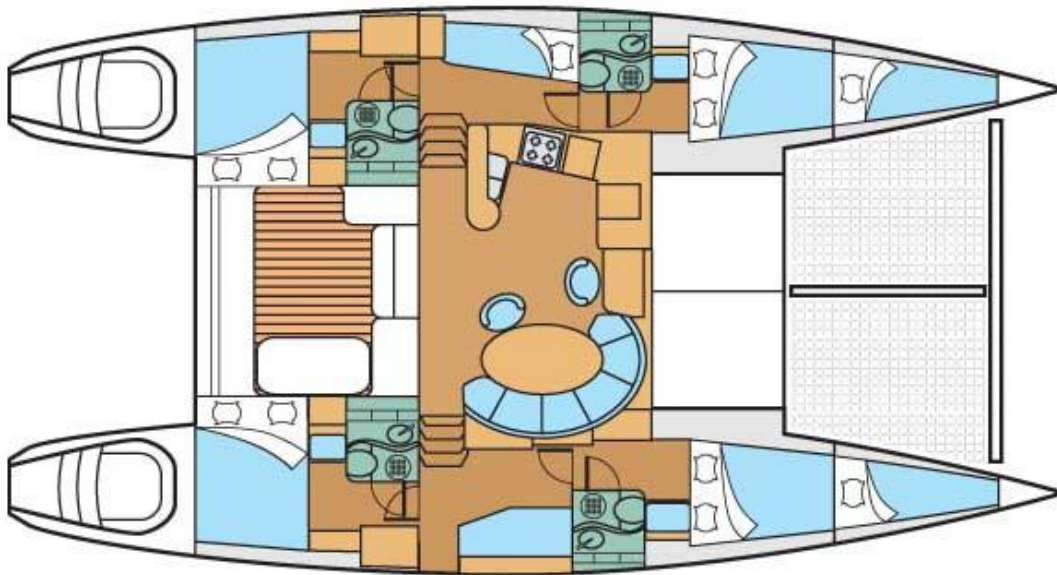

Lagoon 47 (a/c)

L A G O O N

The Lagoon 47 has a genoa roller reefing and a full batten mainsail, an electric anchor winch, hydraulic gangway, on deck showers with ladder and dinghy 3.60m with 25HP. There is a bimini top and dodger over the companion way.

There are four large double berth cabins with four private heads and showers for a total of eight guests. There are two additional single berths in the forward hulls to host the crew (skipper and hostess). The spacious and luxurious salon has excellent visibility, large dining area with galley down design. This boat has air conditioning, generator and inverter.

The vessel has a fully equipped galley, kitchen with oven, microwave oven, fridge / freezer, 32in LCD TV and DVD player, Home Theater System, AM / FM radio and CD player, Wi-Fi, satellite antenna, pre-charter cruising guides, full boat and chart briefing.

Model	LAGOON 47 (a/c)
Yacht type	Catamaran
Bareboat/Crewed	Bareboat
Manufacturer	Lagoon
Built date	2005
LOA	14,32
BEAM	7.80
DRAFT	1.40
Sail area	190
HP	2x55HP
Fuel capacity	2x240
Water capacity	3x300
Persons	10
Cabins	6
Toilets	5